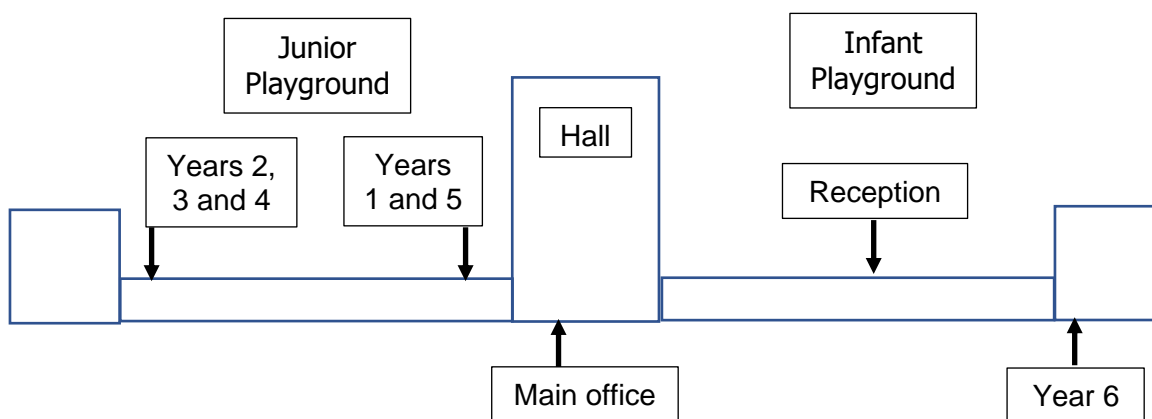

Colmers Farm Primary School

Leybrook Road
Belton Grove
Rubery
Birmingham
B45 9PB

Head Teacher: Mr D. Williams
Tel: 0121 716 0444
Web: www.colmersfarm.excelsiormat.org
Email: enquiry@colmersfarm.excelsiormat.org

20th July 2021

Dear Parents/Carers,

Thank you for all of your hard work and support during what has been another very challenging, but nevertheless very successful year at our school. We hope that you have a wonderful (and very well deserved) Summer holiday with your children.

School reopens to pupils on Monday 6th September. We very much look forward to welcoming all of our children back safe and well on this date.

Because the current Government guidance states that we no longer need to stay in bubbles in September, all children can now use the same start and end of school day times. This will be the 'normal' school start time of 8:35-8:45. (Doors will be close promptly at 8:45 – children arriving after this time will need to be taken to the school office where they need to be signed in by a parent/carer and will receive a late mark). School will end at 3:15. This is subject to any changes in Government advice over the holidays.

Please see the plan below which shows where children in different year groups will enter and exit the school building from September.

Thank you once again for your continued support.

Kind regards

Mr Williams
Headteacher

SCHOOL MEMBER